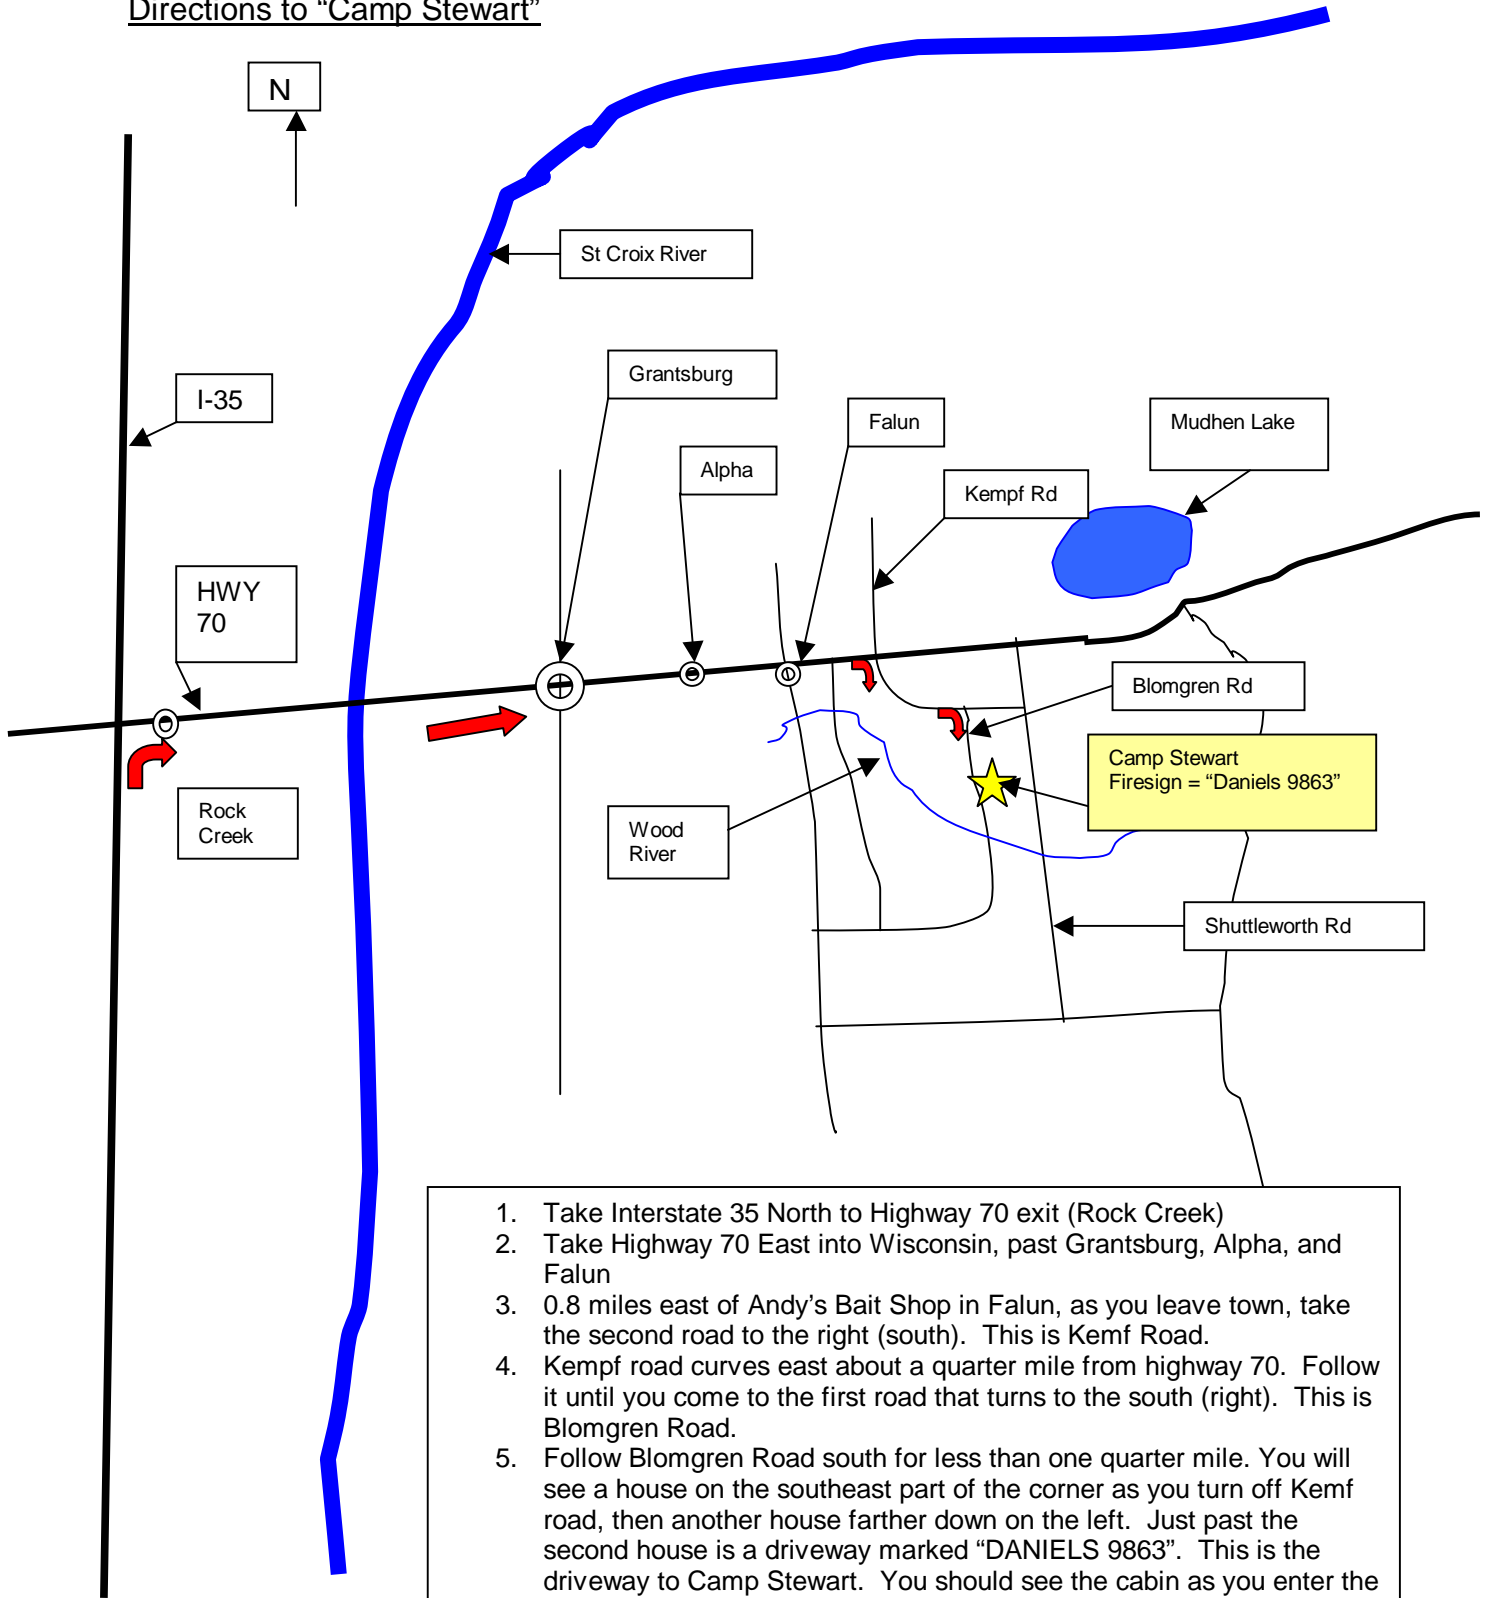

Directions to "Camp Stewart"

1. Take Interstate 35 North to Highway 70 exit (Rock Creek)
2. Take Highway 70 East into Wisconsin, past Grantsburg, Alpha, and Falun
3. 0.8 miles east of Andy's Bait Shop in Falun, as you leave town, take the second road to the right (south). This is Kempf Road.
4. Kempf road curves east about a quarter mile from highway 70. Follow it until you come to the first road that turns to the south (right). This is Blomgren Road.
5. Follow Blomgren Road south for less than one quarter mile. You will see a house on the southeast part of the corner as you turn off Kempf road, then another house farther down on the left. Just past the second house is a driveway marked "DANIELS 9863". This is the driveway to Camp Stewart. You should see the cabin as you enter the driveway. Park under the power lines in the first clearing you come to.