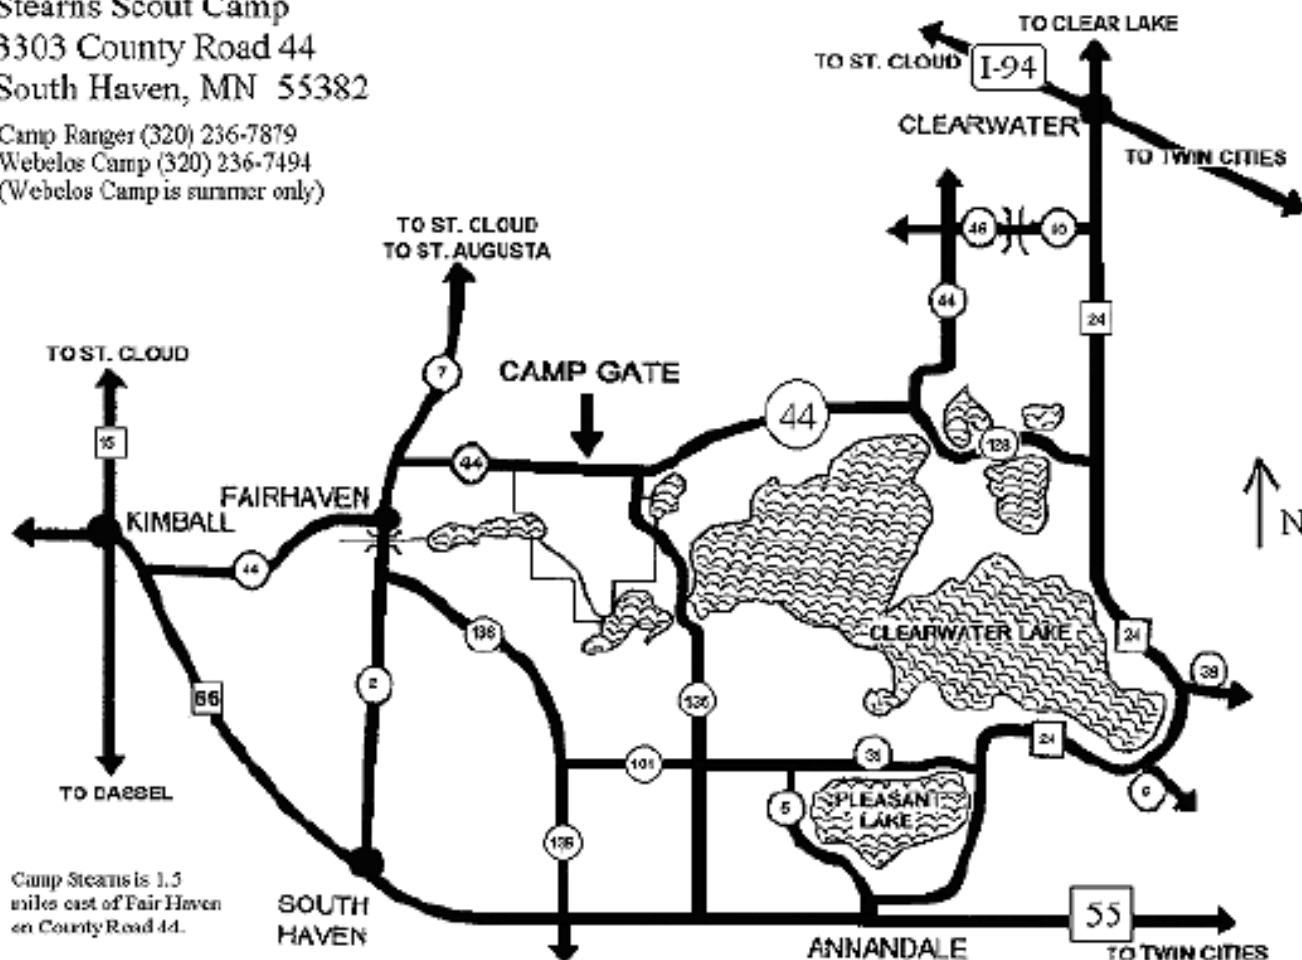

Stearns Scout Camp
3303 County Road 44
South Haven, MN 55382

Camp Ranger (320) 236-7879
Webelos Camp (320) 236-7494
(Webelos Camp is summer only)

From Highway 55

- Go west on Hwy 55 to South Haven.
- Take Hwy 2 north (right) through Fairhaven.
- Turn right on Co. Rd. 44.
- Follow Co. Rd. 44 to Stearns Scout Camp. (The camp gate will be on your right)

From Highway 94

- Take exit 178 and turn south over I94.
- South on MN24 for 2.0 miles.
- Turn West (right) on Co. Rd. 44 for 1.5 miles to stop sign.
- Turn South (left) staying on 44 for 4.5 miles.
- 44 will have a right turn that is easy to miss.
- West on 44 for 3.2 miles to Camp (camp entrance on the left)