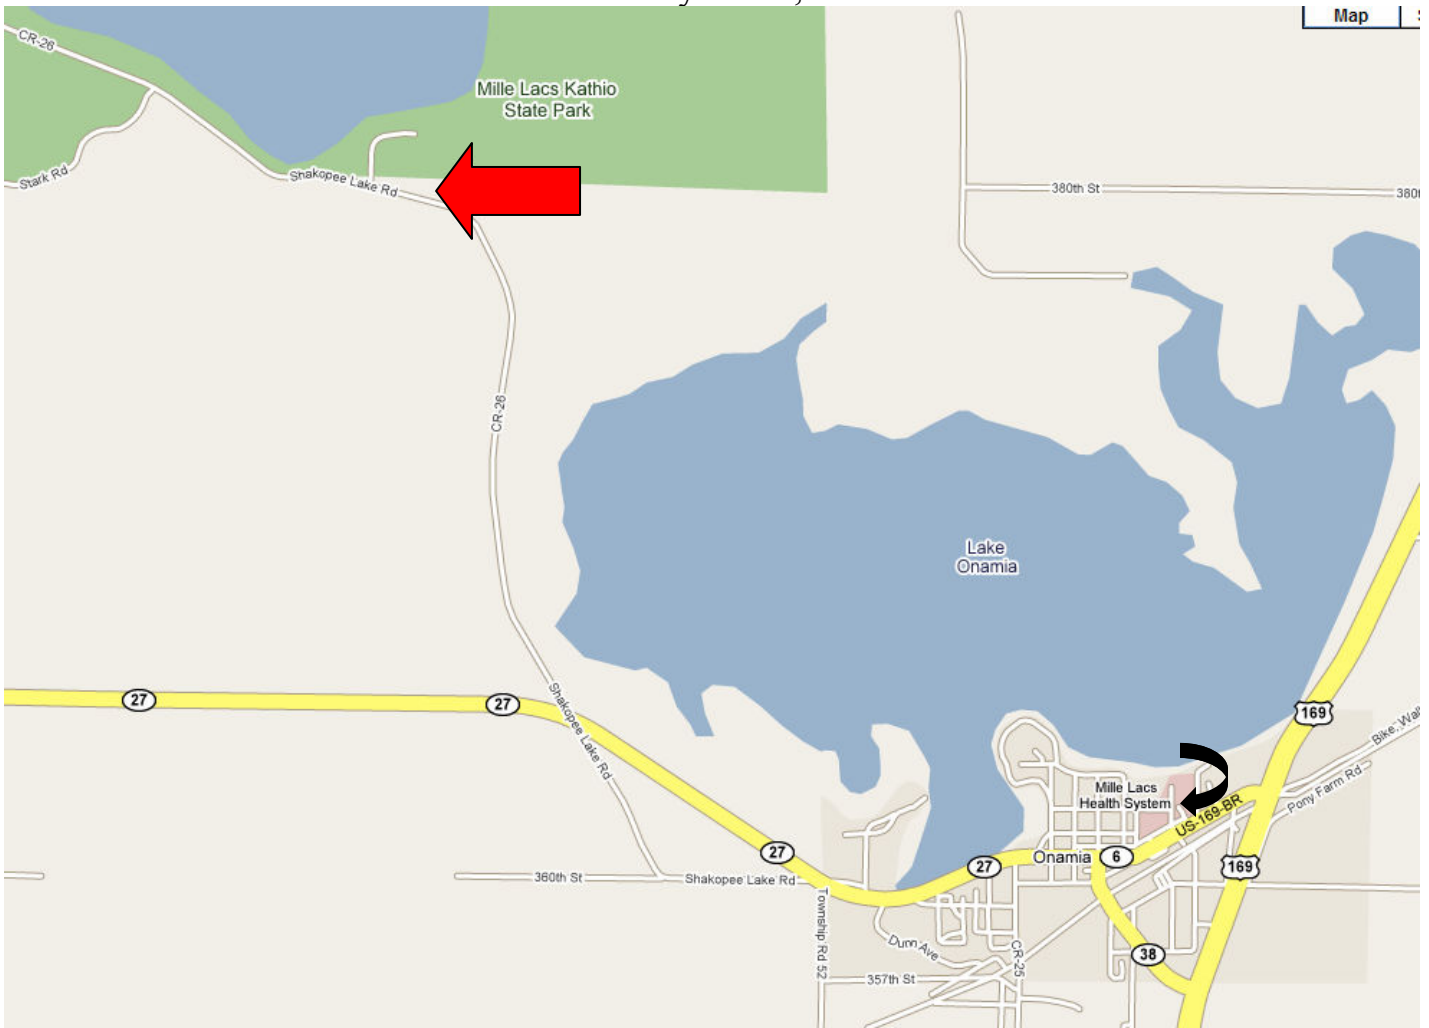

Camp Onomia
Troop 479 Winter Outing
February 15-17, 2008

Directions: 

North on US highway 169 to Onamia, MN. Go into Onamia, then turn west onto State highway 27. Go about 1 mile out of town, look for sign for “Kathio Mille Lacs State Park.” Turn right (north) on County Road 26, proceeding 2 miles to the Camp (14200 Shakopee Road, Onamia, MN).